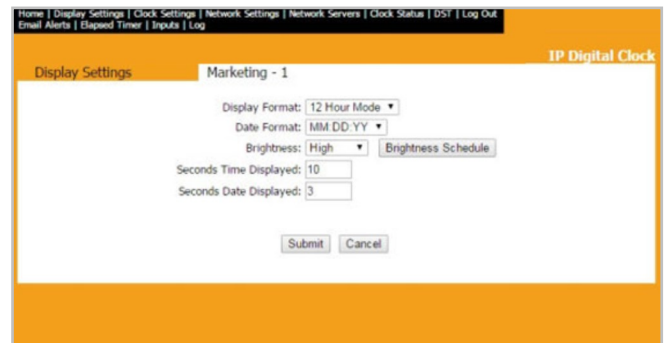

Built in web-interface